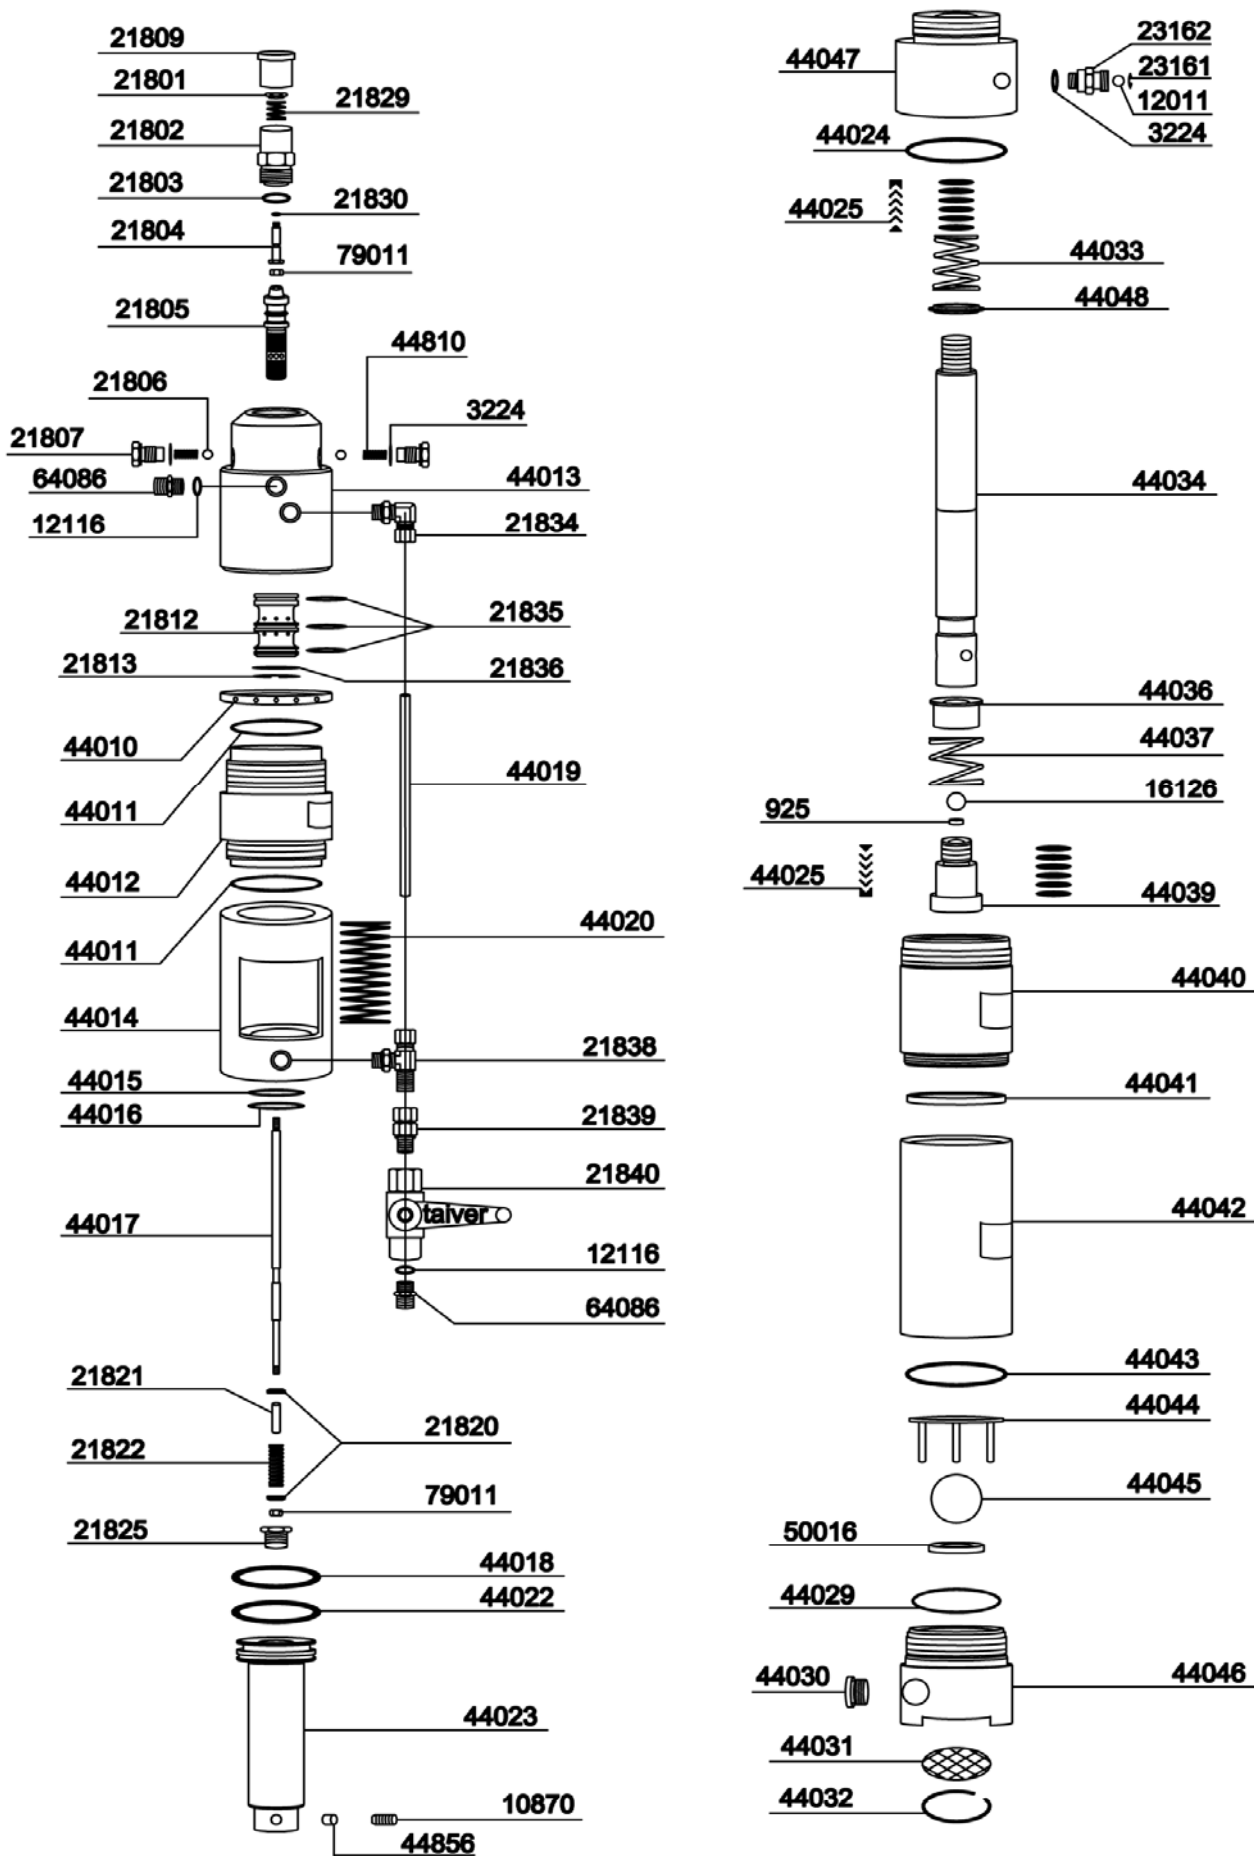

PART LIST AND DIAGRAM
Pumping housing HTP 44000

PART LIST AND DIAGRAM
Hydraulic part & Trolley - HTP 44000